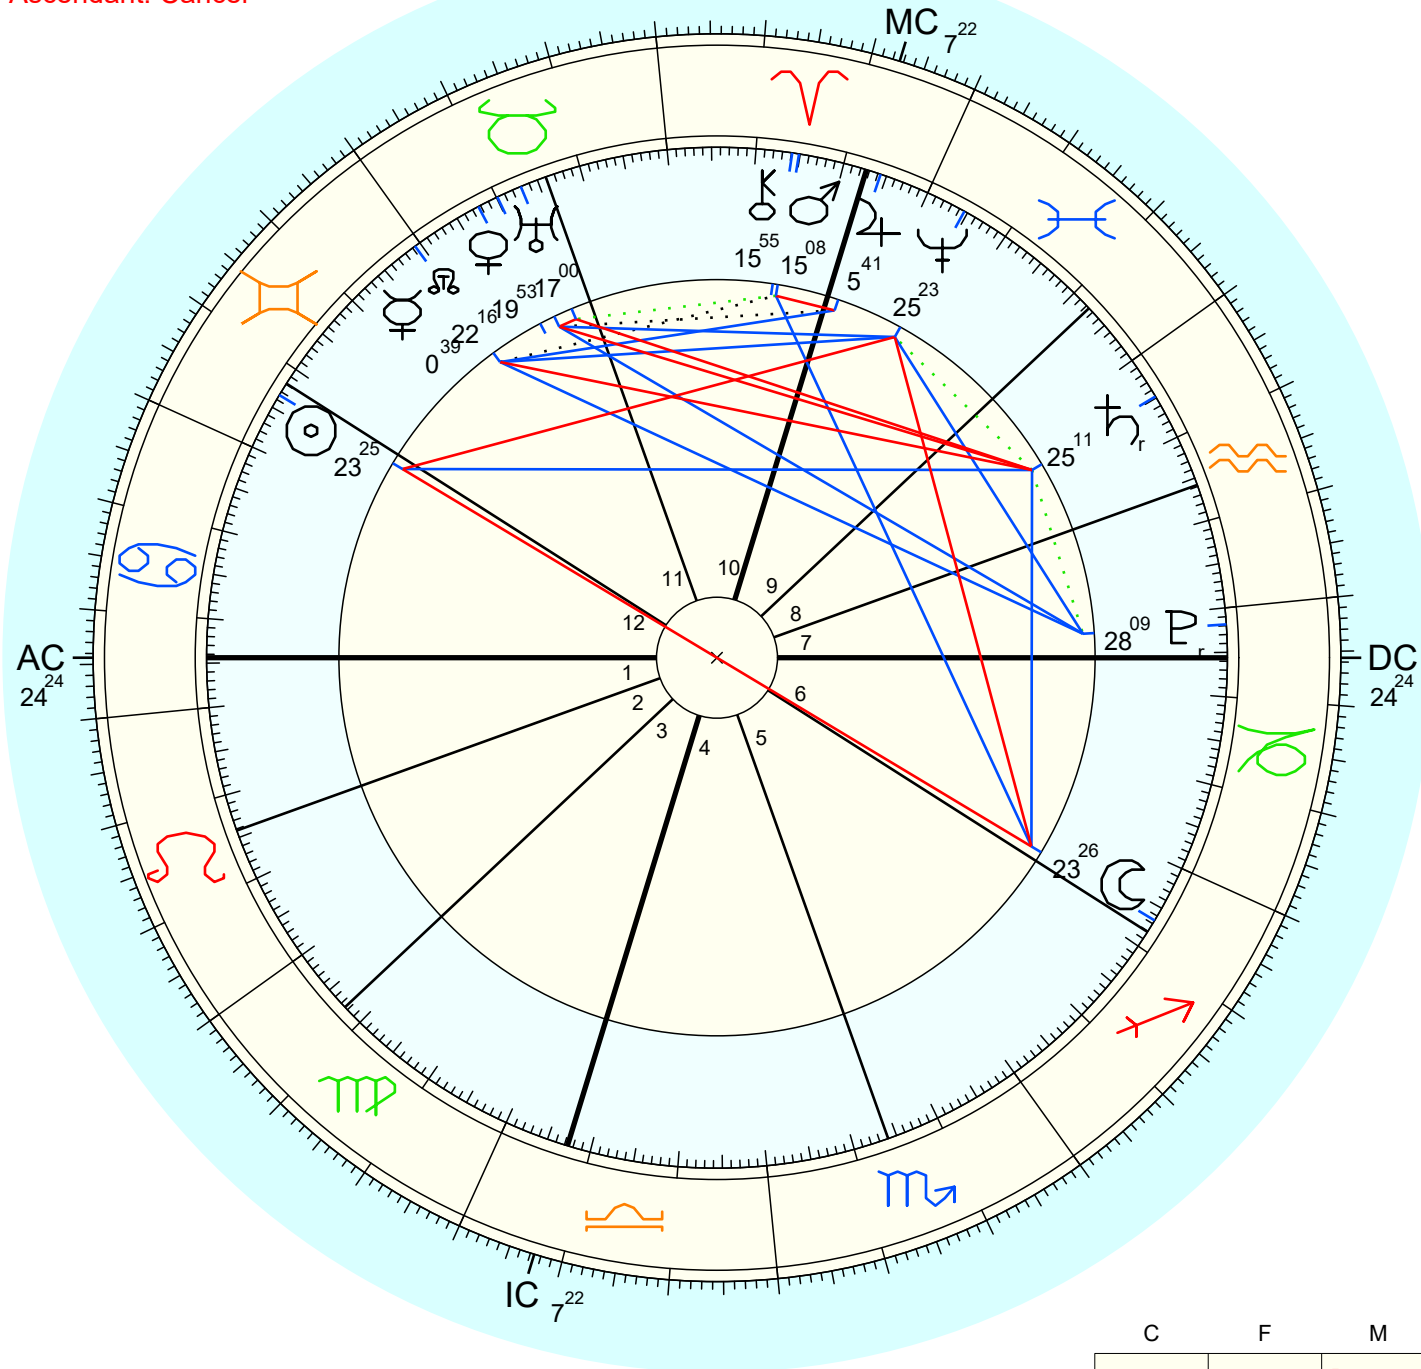

Name: Sagittarius Full Moon
 date: Tu., 14 June 2022
 in New York, NY (US)
 74w00, 40n43

Time: 7:52 a.m.
 Univ.Time: 11:52
 Sid. Time: 0:27:02

Event Chart (Method: Web Style / Placidus)
 Sun sign: Gemini
 Ascendant: Cancer

☉ Sun	23 Gem 25' 23"	
☾ Moon	23 Sag 25' 31"	
☿ Mercury	0 Gem 39' 28"	
♀ Venus	19 Tau 52' 33"	
♂ Mars	15 Ari 8' 26"	
♃ Jupiter	5 Ari 41' 15"	
♄ Saturn	25 Aqu 10' 42" r	
♅ Uranus	16 Tau 59' 59"	
♆ Neptune	25 Pis 23' 27"	
♇ Pluto	28 Cap 8' 31" r	
♁ True Node	22 Tau 16' 3"	
♄♅ Chiron	15 Ari 54' 37"	
AC: 24 Can 23' 35"	2: 14 Leo 11'	3: 7 Vir 36'
MC: 7 Ari 21' 42"	11: 14 Tau 0'	12: 21 Gem 54'